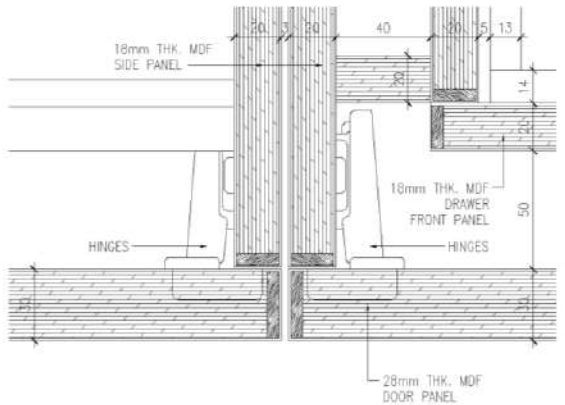

"An Interior is the natural projection of the soul"

COMMERCIAL

LANDSCAPING DESIGN

Let's talk technical

Let's talk technical

CEILING COVE LIGHTING SECTION DETAIL
SCALE 1:5

CEILING LINEAR A/C SECTION DETAIL
SCALE 1:5

CEILING COVE LIGHTING SECTION DETAIL FOR TOILET
SCALE 1:5

1 DETAILED PLAN - WARDROBE @ GUEST BEDROOM
SCALE

2 DETAILED PLAN - WARDROBE @ KIDS BEDROOM
SCALE

3 DETAILED ELEVATION
SCALE

4 DETAILED ELEVATION
SCALE

5 DETAILED INTERNAL ELEVATION
SCALE

6 DETAILED INTERNAL ELEVATION
SCALE

5 BLOW-UP DETAIL 4
SCALE 1:2

6 BLOW-UP DETAIL 2
SCALE 1:2

TRANSFORMING SPACES

TRANSFORMING LIVES

LE Harmony