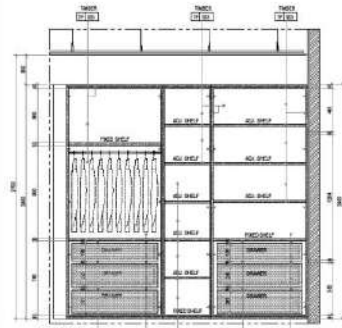

"An Interior is the natural projection of the soul"

COMMERCIAL

LANDSCAPING DESIGN

Let's talk technical

Let's talk technical

CEILING COVE LIGHTING SECTION DETAIL
SCALE 1:5

CEILING LINEAR A/C SECTION DETAIL
SCALE 1:5

CEILING COVE LIGHTING SECTION DETAIL FOR TOILET
SCALE 1:5

1 DETAILED PLAN - WARDROBE @ GUEST BEDROOM
SCALE

2 DETAILED PLAN - WARDROBE @ KIDS BEDROOM
SCALE

3 DETAILED ELEVATION
SCALE

4 DETAILED ELEVATION
SCALE

5 DETAILED INTERNAL ELEVATION
SCALE

6 DETAILED INTERNAL ELEVATION
SCALE

5 BLOW-UP DETAIL 4
SCALE 1:2

6 BLOW-UP DETAIL 2
SCALE 1:2

TRANSFORMING SPACES

TRANSFORMING LIVES

LE Harmony