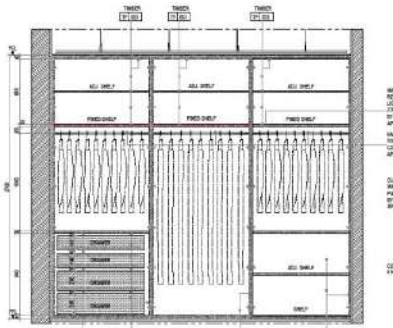

"An Interior is the natural projection of the soul"

COMMERCIAL

LANDSCAPING DESIGN

Let's talk technical

Let's talk technical

CEILING COVE LIGHTING SECTION DETAIL
SCALE 1:5

CEILING LINEAR A/C SECTION DETAIL
SCALE 1:5

CEILING COVE LIGHTING SECTION DETAIL FOR TOILET
SCALE 1:5

1 DETAILED PLAN - WARDROBE @ GUEST BEDROOM
SCALE

2 DETAILED PLAN - WARDROBE @ KIDS BEDROOM
SCALE

3 DETAILED ELEVATION
SCALE

4 DETAILED ELEVATION
SCALE

5 DETAILED INTERNAL ELEVATION
SCALE

6 DETAILED INTERNAL ELEVATION
SCALE

5 BLOW-UP DETAIL 4
SCALE 1:2

6 BLOW-UP DETAIL 2
SCALE 1:2

TRANSFORMING SPACES

TRANSFORMING LIVES

LE Harmony