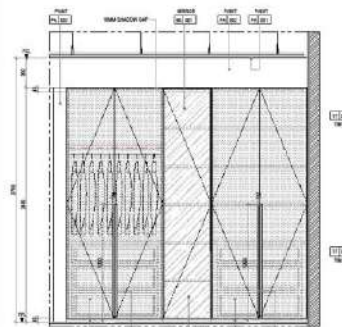

"An Interior is the natural projection of the soul"

COMMERCIAL

LANDSCAPING DESIGN

Let's talk technical

Let's talk technical

CEILING COVE LIGHTING SECTION DETAIL
SCALE 1:5

CEILING LINEAR A/C SECTION DETAIL
SCALE 1:5

CEILING COVE LIGHTING SECTION DETAIL FOR TOILET
SCALE 1:5

1 DETAILED PLAN - WARDROBE @ GUEST BEDROOM
SCALE

2 DETAILED PLAN - WARDROBE @ KIDS BEDROOM
SCALE

3 DETAILED ELEVATION
SCALE

4 DETAILED ELEVATION
SCALE

5 DETAILED INTERNAL ELEVATION
SCALE

6 DETAILED INTERNAL ELEVATION
SCALE

5 BLOW-UP DETAIL 4
SCALE 1:2

6 BLOW-UP DETAIL 2
SCALE 1:2

TRANSFORMING SPACES

TRANSFORMING LIVES

LE Harmony