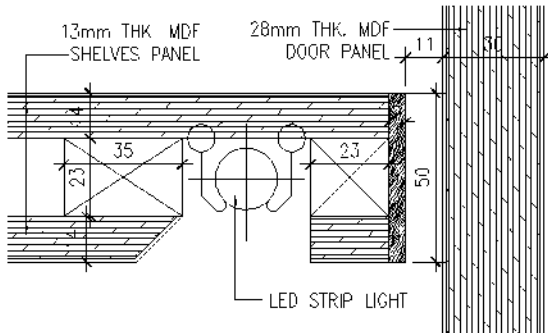

CEILING COVE LIGHTING SECTION DETAIL FOR TOILET
SCALE 1:5

1 DETAILED PLAN - WARDROBE @ GUEST BEDROOM
SCALE

2 DETAILED PLAN - WARDROBE @ KIDS BEDROOM
SCALE

3 DETAILED ELEVATION
SCALE

4 DETAILED ELEVATION
SCALE

5 DETAILED INTERNAL ELEVATION
SCALE

6 DETAILED INTERNAL ELEVATION
SCALE

5 BLOW-UP DETAIL 4
SCALE 1:2

6 BLOW-UP DETAIL 2
SCALE 1:2

TRANSFORMING SPACES

TRANSFORMING LIVES

LE Harmony