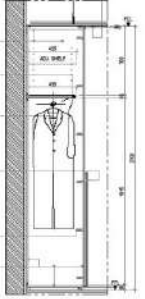

CEILING COVE LIGHTING SECTION DETAIL FOR TOILET
SCALE 1:5

1 DETAILED PLAN - WARDROBE @ GUEST BEDROOM
SCALE

2 DETAILED PLAN - WARDROBE @ KIDS BEDROOM
SCALE

3 DETAILED ELEVATION
SCALE

4 DETAILED ELEVATION
SCALE

5 DETAILED INTERNAL ELEVATION
SCALE

6 DETAILED INTERNAL ELEVATION
SCALE

5 BLOW-UP DETAIL 4
SCALE 1:2

6 BLOW-UP DETAIL 2
SCALE 1:2

TRANSFORMING SPACES

TRANSFORMING LIVES

LE Harmony