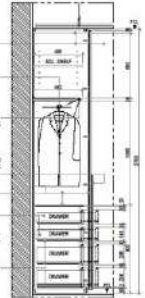

"An Interior is the natural projection of the soul"

COMMERCIAL

LANDSCAPING DESIGN

Let's talk technical

Let's talk technical

CEILING COVE LIGHTING SECTION DETAIL
SCALE 1:5

CEILING LINEAR A/C SECTION DETAIL
SCALE 1:5

CEILING COVE LIGHTING SECTION DETAIL FOR TOILET
SCALE 1:5

1 DETAILED PLAN - WARDROBE @ GUEST BEDROOM
SCALE

2 DETAILED PLAN - WARDROBE @ KIDS BEDROOM
SCALE

3 DETAILED ELEVATION
SCALE

4 DETAILED ELEVATION
SCALE