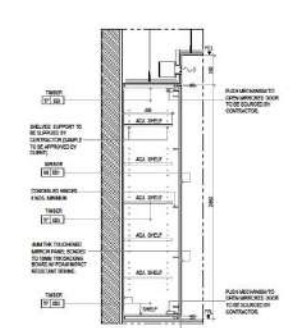

CEILING COVE LIGHTING SECTION DETAIL FOR TOILET
SCALE 1:5

1 DETAILED PLAN - WARDROBE @ GUEST BEDROOM
SCALE

2 DETAILED PLAN - WARDROBE @ KIDS BEDROOM
SCALE

3 DETAILED ELEVATION
SCALE

4 DETAILED ELEVATION
SCALE

5 DETAILED INTERNAL ELEVATION
SCALE

6 DETAILED INTERNAL ELEVATION
SCALE

5 BLOW-UP DETAIL 4
SCALE 1:2

6 BLOW-UP DETAIL 2
SCALE 1:2

TRANSFORMING SPACES

TRANSFORMING LIVES

LE Harmony