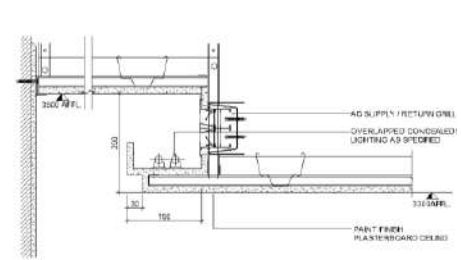

"An Interior is the natural projection of the soul"

COMMERCIAL

LANDSCAPING DESIGN

Let's talk technical

Let's talk technical

CEILING COVE LIGHTING SECTION DETAIL
SCALE 1:5

CEILING LINEAR A/C SECTION DETAIL
SCALE 1:5