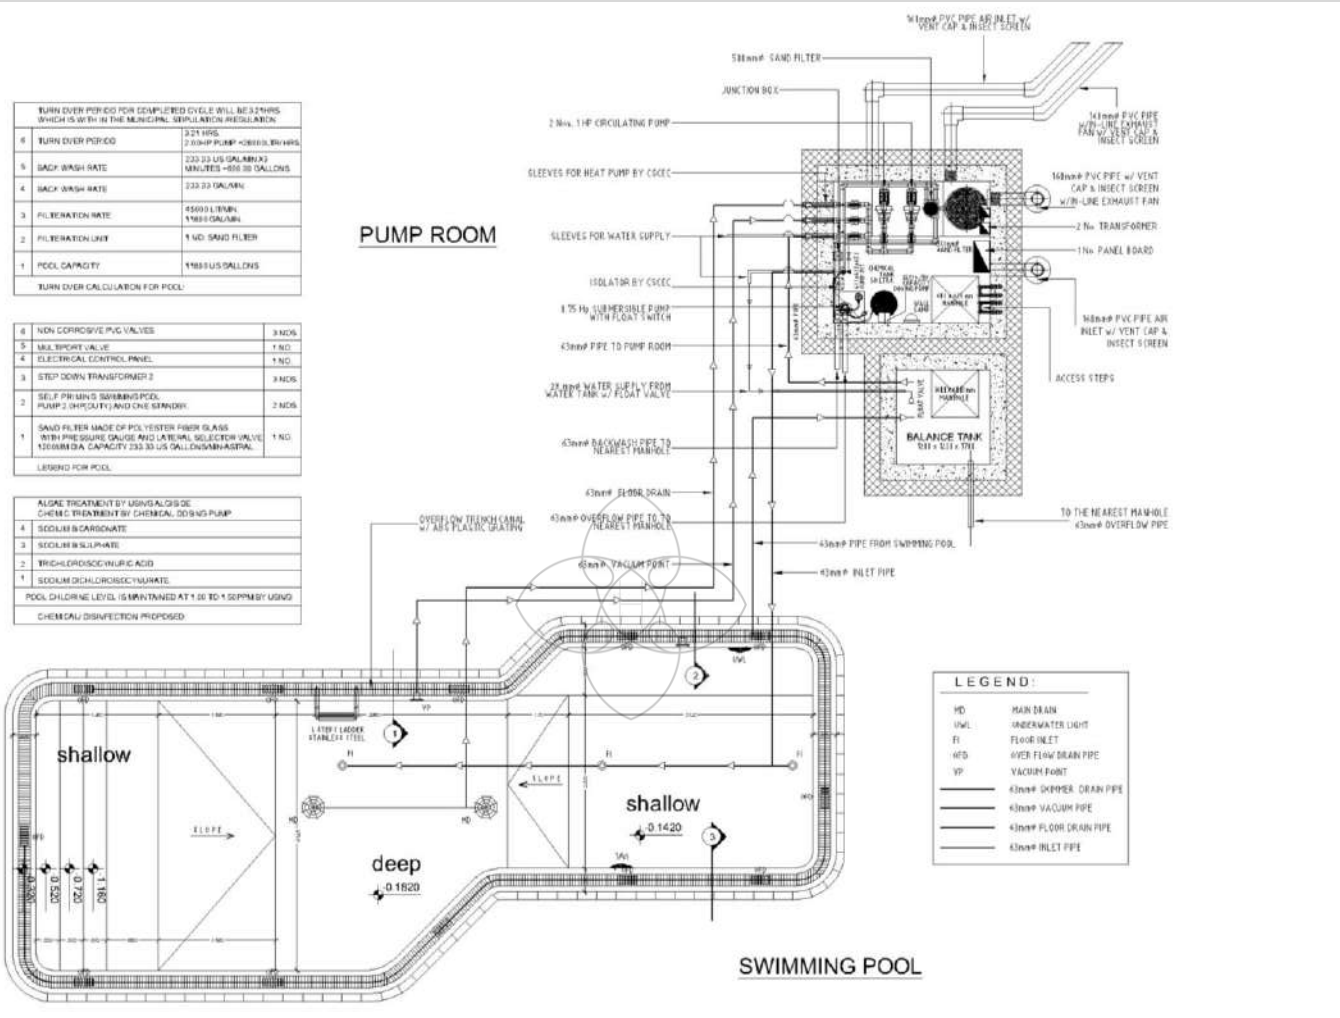

"An Interior is the natural projection of the soul"

COMMERCIAL

LANDSCAPING DESIGN

Let's talk technical

Let's talk technical

CEILING COVE LIGHTING SECTION DETAIL
SCALE 1:5

CEILING LINEAR A/C SECTION DETAIL
SCALE 1:5

CEILING COVE LIGHTING SECTION DETAIL FOR TOILET
SCALE 1:5

1 DETAILED PLAN - WARDROBE @ GUEST BEDROOM
SCALE

2 DETAILED PLAN - WARDROBE @ KIDS BEDROOM
SCALE

3 DETAILED ELEVATION
SCALE

4 DETAILED ELEVATION
SCALE

5 DETAILED INTERNAL ELEVATION
SCALE

6 DETAILED INTERNAL ELEVATION
SCALE

5 BLOW-UP DETAIL 4
SCALE 1:2

6 BLOW-UP DETAIL 2
SCALE 1:2

TRANSFORMING SPACES

TRANSFORMING LIVES

LE Harmony