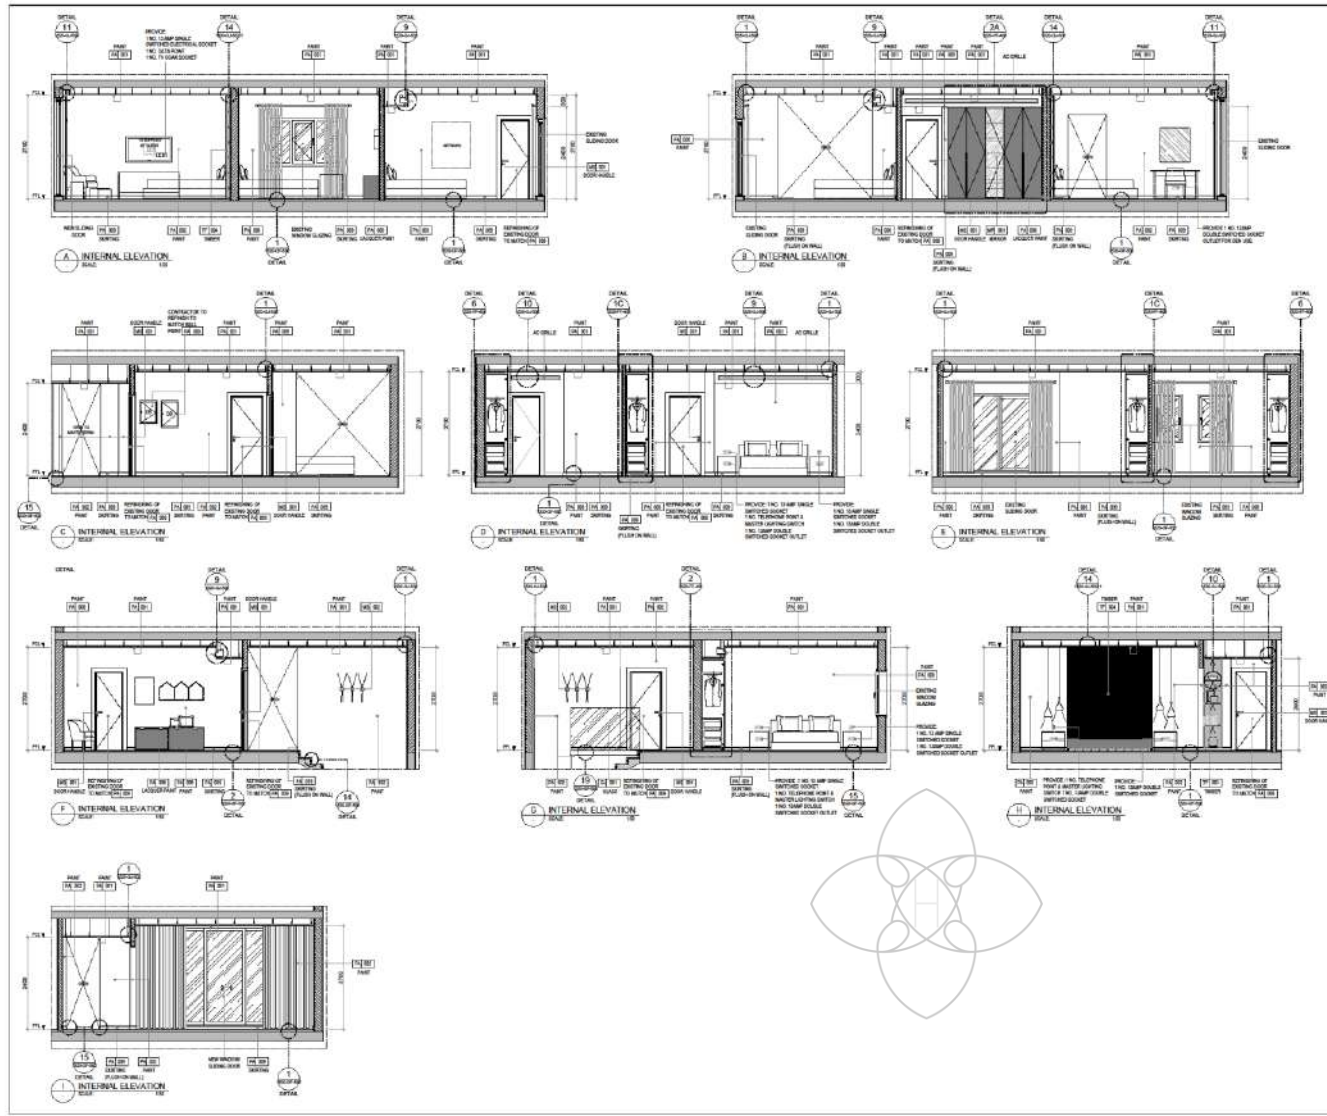

"An Interior is the natural projection of the soul"

COMMERCIAL

LANDSCAPING DESIGN

Let's talk technical

Let's talk technical

CEILING COVE LIGHTING SECTION DETAIL
SCALE 1:5

CEILING LINEAR A/C SECTION DETAIL
SCALE 1:5