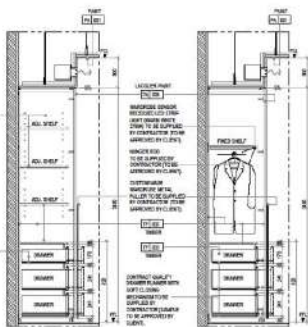

CEILING COVE LIGHTING SECTION DETAIL FOR TOILET
SCALE 1:5

1 DETAILED PLAN - WARDROBE @ GUEST BEDROOM
SCALE

2 DETAILED PLAN - WARDROBE @ KIDS BEDROOM
SCALE

3 DETAILED ELEVATION
SCALE

4 DETAILED ELEVATION
SCALE

5 DETAILED INTERNAL ELEVATION
SCALE

6 DETAILED INTERNAL ELEVATION
SCALE

5 BLOW-UP DETAIL 4
SCALE 1:2

6 BLOW-UP DETAIL 2
SCALE 1:2

TRANSFORMING SPACES

TRANSFORMING LIVES

LE Harmony