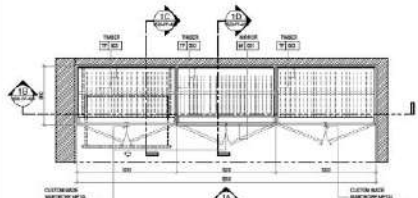

1 DETAILED PLAN - WARDROBE @ GUEST BEDROOM
SCALE