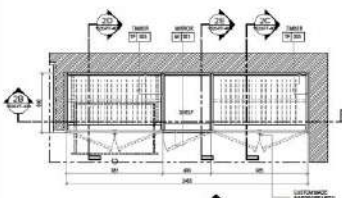

2 DETAILED PLAN - WARDROBE @ KIDS BEDROOM
SCALE