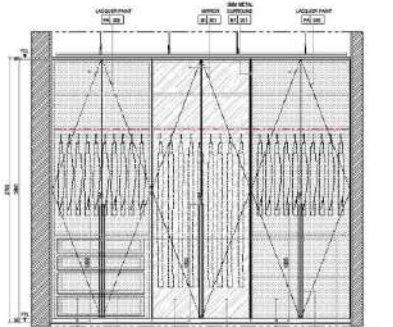

3 DETAILED ELEVATION
SCALE